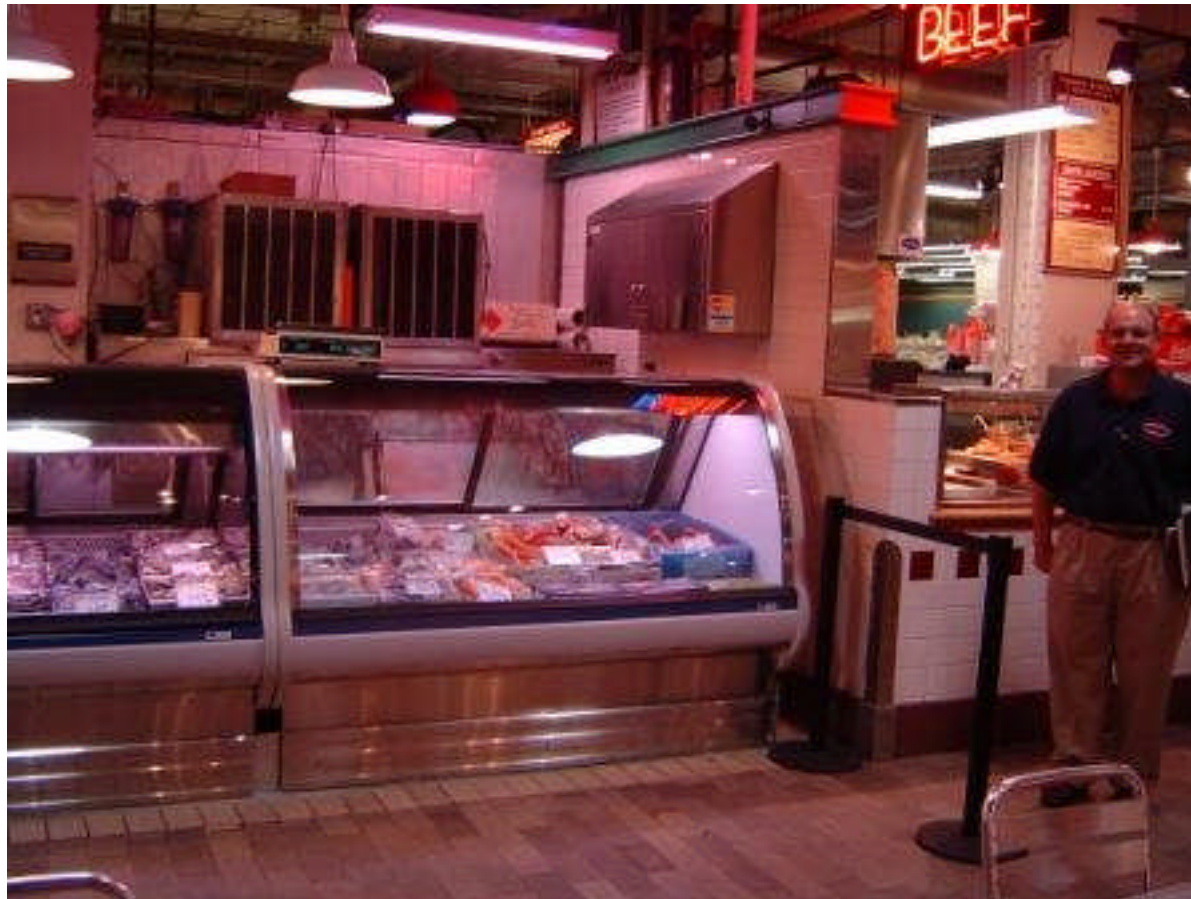

Tyler's premier lift front curved glass cases.
Featuring top mount gravity coils with stainless steel
finish in and out.

NSF standard 7, cases on legs for cleaning, energy efficient T8 lighting, rear insulated thermo-pane sliding doors.

Corner refrigerated case with evaporator and rear hinge door, environmentally safe CFC free foam.

Frozen fish case with heated front fixed glass matches profile of lineup.

Cases can be field joined to save on space and enhance the look of endless construction.

**Poultry iced down cases with top gravity coils.
Options include, additional electrical
outlets, scale stands ,
insulated partitions, and plexi-dividers.**

**Dimensions are 52" high x 43" deep x 6, 8, & 12 ft long.
Rear sliding doors are 22 ½" high.**